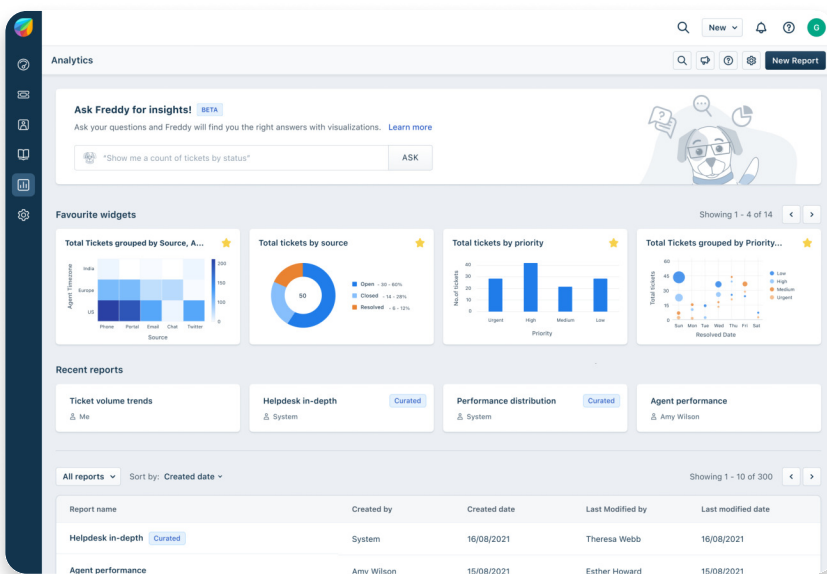

Freshworks Analytics

Put your insights into sight

About Freshworks Analytics

Freshworks Analytics is a no-code platform that helps in data visualization without any complex operations or specialized training. Users can analyze, action and augment data-driven insights with our modern, out-of-the-box solution that is native to Freshworks products. The Analytics platform is built on Neo platform, which provides enterprise-grade architecture to customize, unify and extend as needed for your business.

Highlights

A mix of **out-of-the-box** and **customisable reporting capabilities**

AI-powered technology to **convert commands to visualizations and generate recommendations**

Cross-functional insights across Freshworks product bundles

Analytics Features

The Analytics platform offers insights in the form of curated and custom reports, combining one or many widgets. Each widget depicts a visual representation of data from one or more metrics, with rich visualizations in the form of line graph, bar graph, bubble chart, pie chart, table etc.

Underlying Data

Take a deep dive into the underlying data of any chart visualization to drill down to the most granular level

Share insights seamlessly

Report Sharing

Share reports to specific user(s) along with permissions to view, edit and manage